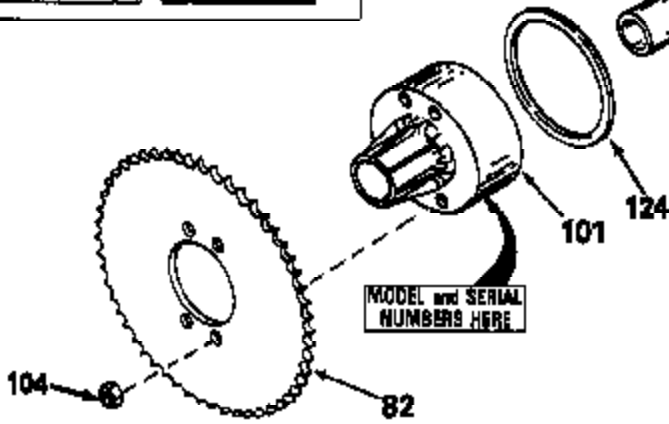

JOIST

SICHER IST DAS:
DAS ORIGINAL

47	48
47A	48A
47B	48B
47C	48C
47D	48D
47E	48E
47H	48H
47L	48L

47M	48M
47P	48P
47R	48R
47V	48V
47W	48W
47X	48X

Ref #	Part Number	Qty	Description
13	778067		Gear, Bevel (16 teeth)
14	778068		Gear, Pinion (16 teeth)
17	786040		Pin, Drive
26	788038		Ring, Retaining
31	780001		Washer (3/4" ID x 1-1/2" OD x 1/16" t hick)
31A	780096		Washer, Thrust
47C	774195		Axle (8-3/4" long)
48C	774196		Axle (25-1/8" long)
82	786043		Sprocket. No Teeth 54. O.D. 8.823
82	786051		Sprocket. No Teeth 60. O.D. 9.841
82	786070		Sprocket. No Teeth 48. O.D. 7.920
82	786041A		Sprocket. No Teeth 45. O.D. 7.389
82	786042	100-130	Sprocket. No Teeth 40. O.D. 6.650
90	788067B	Peerless	Grease (32 oz. bottle Bentonite greas e)
101	774073		Differential Carrier Hsg (Incl. 137)
102	774073		Differential Carrier Hsg (Incl. 139)
103	792041		Screw, 5/16-18 x 3-3/4"
104A	792061		Washer, Flat, 5/16"
104	792042		Nut, Lock, 5/16-18 (Use as required)
137	780077		Bushing (3/4" ID x 1-1/16" OD x 2-1/1 6" long)
139	780077		Bushing (3/4 ID x 1-1/16" OD x 2-1/16 " long)