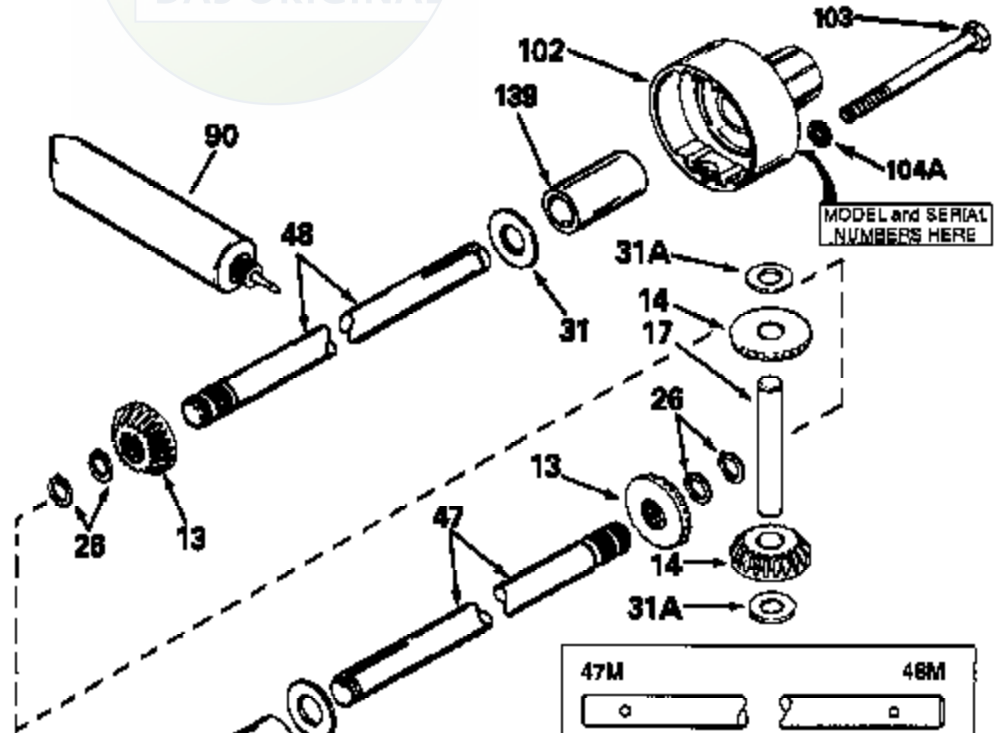

JOIST

SICHER IST DAS:
DAS ORIGINAL

47	48
47A	48A
47B	48B
47C	48C
47D	48D
47E	48E
47H	48H
47L	48L

47M	48M
47P	48P
47R	48R
47V	48V
47W	48W
47X	48X

Ref #	Part Number	Qty	Description
13	778067		Gear, Bevel (16 teeth)
14	778068		Gear, Pinion (16 teeth)
17	786040		Pin, Drive
26	788038		Ring, Retaining
31	780001		Washer (3/4" ID x 1-1/2" OD x 1/16" t hick)
31A	780096		Washer, Thrust
47C	774195		Axle (8-3/4" long)
48C	774196		Axle (25-1/8" long)
82	786043		Sprocket. No Teeth 54. O.D. 8.823
82	786051		Sprocket. No Teeth 60. O.D. 9.841
82	786070		Sprocket. No Teeth 48. O.D. 7.920
82	786041A		Sprocket. No Teeth 45. O.D. 7.389
82	786042	100-130	Sprocket. No Teeth 40. O.D. 6.650
90	788067B	Peerless	Grease (32 oz. bottle Bentonite greas e)
101	774073		Differential Carrier Hsg (Incl. 137)
102	774073		Differential Carrier Hsg (Incl. 139)
103	792041		Screw, 5/16-18 x 3-3/4"
104A	792061		Washer, Flat, 5/16"
104	792042		Nut, Lock, 5/16-18 (Use as required)
137	780077		Bushing (3/4" ID x 1-1/16" OD x 2-1/1 6" long)
139	780077		Bushing (3/4 ID x 1-1/16" OD x 2-1/16 " long)